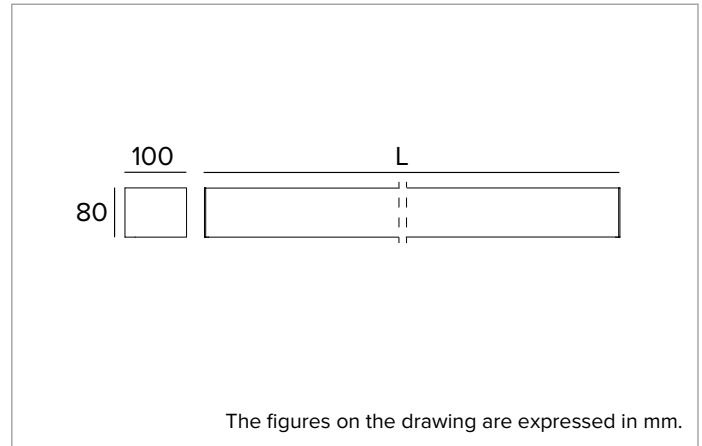

T025BX830ELPW | LOGICO EASY Stand Alone 100 - UGR19

Linear stand alone LED fixture for ceiling mounted or suspension installation

		3000K	H(m)	D(m)	E _{max} (lx)
		Ra80		88°	
Fixture Power	103W	1	1.94	2980	
Source Flux	10959lm	2	3.88	745	
Fixture Flux	10960lm	3	5.83	331	
Efficacy	106lm/W	4	7.77	186	
G0301	I _{max} =272cd/klm	I _{max}	2981cd	5	9.71

Colour and finish: White

Dimensions: L=2340mm

Weight: 7.45Kg

Version: LINEAR

Degree of protection: IP40

Mechanical Resistance: IK02

ELECTRICAL CHARACTERISTICS

Integrated electronic ON-OFF driver. Luminaire compliant with EN 60598-2-22 for power supply from a centralised emergency system CPSS (Central Power Supply System), not incorporated in the luminaire - high risk areas excluded. The default power and flux are 100% in AC and 100% in DC.